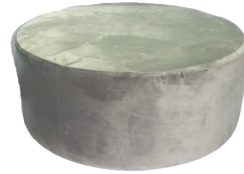

R350.00

ARABEL DAYBED
-SPECKLED

R850.00

LEATHER STRAP
-WHITE

R550.00

SEGMENT OTTOMAN
-BEIGE

R750.00

SEGMENT BENCH
-BEIGE
R750.00

ROUND OTTOMAN
-GREY
R250.00

OVAL BENCH
-BROWN
R450.00

SINGLE BENCH
-GREY
R50.00

ROUND OTTOMAN
-DISTRESSED BROWN
R150.00

BEAN BAG
-RED
R50.00

COCKTAIL TABLES

PLASTIC COCKTAIL
TABLE
R300.00

ALUMINIUM ROUND
COCKTAIL
R300.00