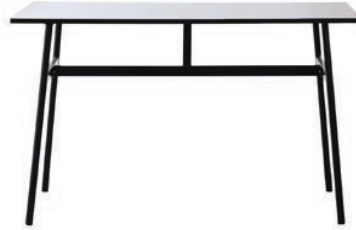

BENNET SIDE TABLE
-BROWN
R200.00

STEEL SIDE TABLE
-BLACK
R200.00

WIRE SIDE TABLE
-BLACK
R200.00

ZAYNA WOODEN TABLE
R200.00

WOODEN TRIANGLE
-BROWN
R150.00

WOODEN CROSS SIDE
-BROWN
R200.00

URBAN NESTED ROUND
-SIDE TABLE
R200.00

ACAPULCO
-WHITE
R150.00

SLIMLINE NESTED SIDE
-BLACK
R200.00

JAX SIDE TABL S/M/L
-GOLD
R180.00

SLIMLINE NESTED
-BLACK
R450.00

SIDE TABLE
-BLACK/BROWN
R200.00

TULIP CAFÉ
-WHITE

R300.00

METAL DINING TABLE
-BLACK